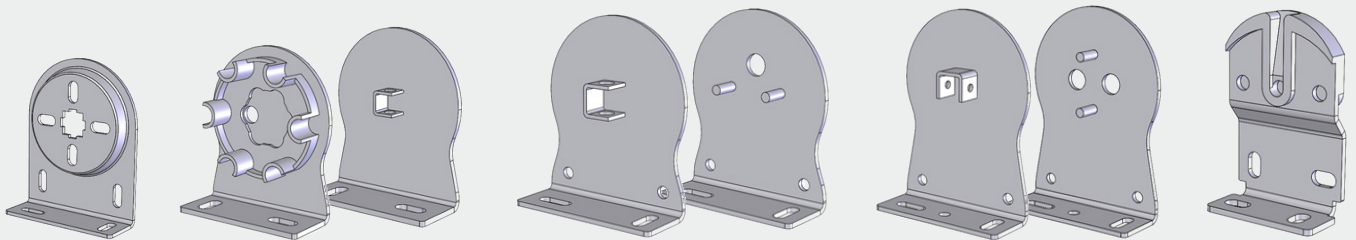

SYSTEM DETAILS

SHY Obscura® gravity drop blinds can operate up to 30° from vertical, with steel wires being used to guide the hem bar if the shade isn't completely upright. (For blinds over this, please see our Obscura® CTS rooflight system).

Quick-fix, high strength brackets are sized to match the tube diameter.

Operation can be manual or motorised. Having fixings for virtually any situation, and clever features like counter-balancing springs, makes it easy to raise and lower an Obscura® roller blind.

MOTORISED CONTROL

- Radio control – remote or switch
- Hard wired – switch or integration into control systems
- Battery powered

System Specification

TUBE DIMENSIONS

32/33mm tube

38mm tube

50mm tube

60mm tube

BRACKETS

50mm HD brackets

60 80 brackets

65 brackets

65 long brackets

Ramp brackets

OTHER SYSTEMS IN THE OBSCURA[®] RANGE

- SHY Obscura[®] 110 & 160 gravity drop systems
- SHY Obscura[®] rooflight systems