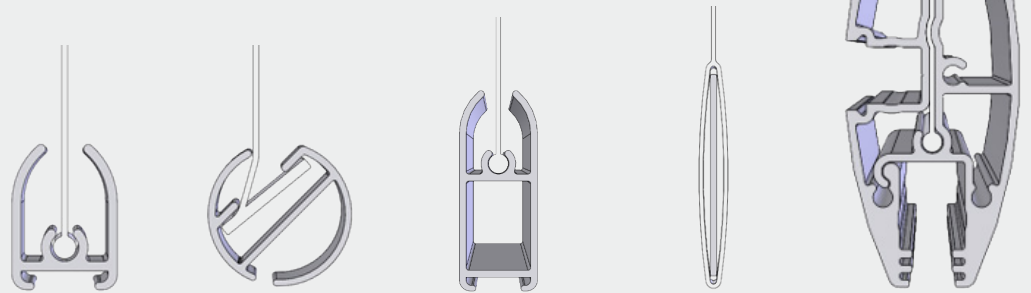

SYSTEM DETAILS

SHY Obscura® gravity drop blinds can operate up to 30° from vertical, with steel wires being used to guide the hem bar if the shade isn't completely upright. (For blinds over this, please see our Obscura® CTS rooflight system).

Quick-fix, high strength brackets are sized to match the tube diameter.

Operation can be manual or motorised. Having fixings for virtually any situation, and clever features like counter-balancing springs, makes it easy to raise and lower an Obscura® roller blind.

MOTORISED CONTROL

- Radio control – remote or switch
- Hard wired – switch or integration into control systems
- Battery powered

System Specification

TUBE DIMENSIONS

32/33mm tube

38mm tube

50mm tube

60mm tube

80mm tube

Gravity drop obscure blind

HEMBARS

20mm rectangle

20mm round

36mm

38mm flat pocket

75mm