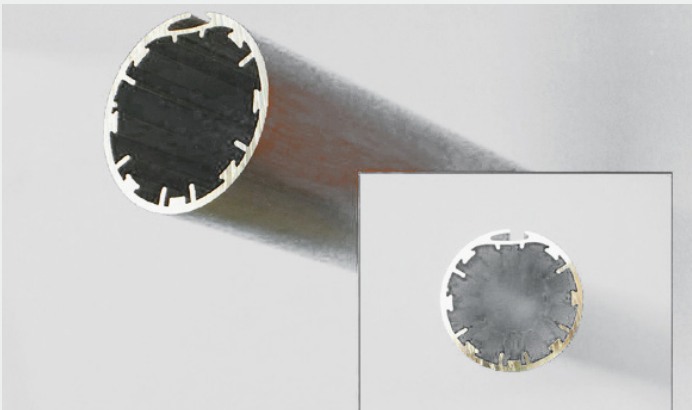

SYSTEM DETAILS

SHY Obscura® gravity drop blinds can operate up to 30° from vertical, with steel wires being used to guide the hem bar if the shade isn't completely upright. (For blinds over this, please see our Obscura® CTS rooflight system).

Quick-fix, high strength brackets are sized to match the tube diameter.

Operation can be manual or motorised. Having fixings for virtually any situation, and clever features like counter-balancing springs, makes it easy to raise and lower an Obscura® roller blind.

APPLICATION

Ideal for both commercial and high-end domestic situations. Neat and stylish, Obscura® gravity blinds can be used for multiple applications including glare and heat control, room and space dividers, projection screens in offices and home cinemas. Utilising a wide choice of blind fabrics.

Hardware can be powder coated to any RAL colour (standard colours are white & black) to suit existing surroundings.

Obscura® Features

TUBES

- Tube sizes are 32, 38, 50, 60 & 80
- Choice of tube depends on the size of the blind, with larger blinds requiring a larger tube
- 110 & 160mm diameter tubes are also available for larger systems – see Obscura® 110 & 160 systems literature