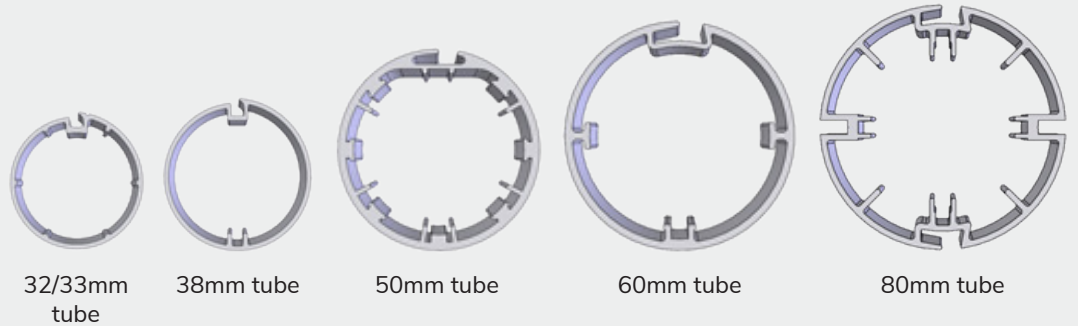

SHADING SOLUTIONS BY DESIGN

Obscura[®] 32, 38, 50, 60 & 80 gravity drop systems

32, 38, 50, 60 & 80 gravity drop systems

OVERVIEW

- Used for blinds up to 3.5m wide, 5m long or 15m²
- Can be installed on vertical or sloped windows
- Manual or motorised rollers

SYSTEM DETAILS

SHY Obscura® gravity drop blinds can operate up to 30° from vertical, with steel wires being used to guide the hem bar if the shade isn't completely upright. (For blinds over this, please see our Obscura® CTS rooflight system).

Hardware can be powder coated to any RAL colour (standard colours are white & black) to suit existing surroundings.

Obscura® Features

TUBES

- Tube sizes are 32, 38, 50, 60 & 80
- Choice of tube depends on the size of the blind, with larger blinds requiring a larger tube
- 110 & 160mm diameter tubes are also available for larger systems – see Obscura® 110 & 160 systems literature

MOTORISED CONTROL

- Radio control – remote or switch
- Hard wired – switch or integration into control systems
- Battery powered

System Specification

TUBE DIMENSIONS

32/33mm tube

38mm tube

50mm tube

60mm tube