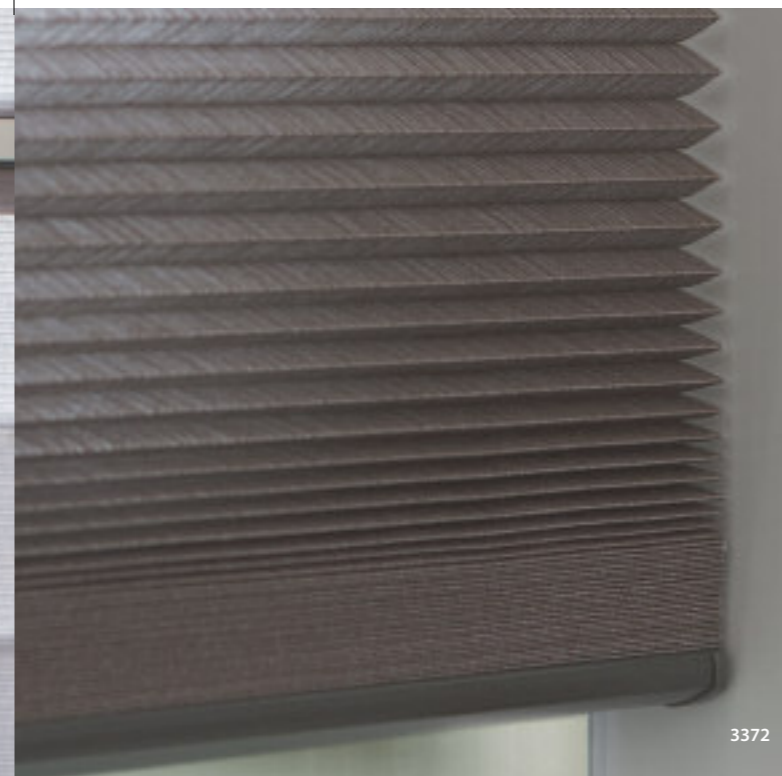

The Duette® Shades collection has been expanded with an extra wide pleat of 64 mm. It is the perfect supplement to the existing widths of 25 mm and 32 mm. The 64 mm Duette® pleat is especially suitable for large windows and is available in the Fixé and Architella® special cell-in-cell constructions. As light enters the room, it is filtered four times to become beautifully diffuse. Every accent in the room becomes softer. Furthermore, Duette® Architella® colour is minimally blurred by sunlight. All Architella® colours are also available in Black Out.

Small to medium-sized windows: Duette® 25 mm

The Duette® Shades with 25 mm pleat width look refined and elegant on small and medium-sized windows. Extremely suitable for mounting close to the glass. These Duette® Shades can even be mounted on sloping glazing beads of at least 8 mm deep.

Medium-sized to large windows: Duette® 32 mm

For a robust look for medium-sized and large windows, there are 32 mm wide Duette® Shades. Suitable for mounting on the window frame, placed in front of any handles or window stays.

Practical *atmosphere makers*

Duette® Shades are available in a wide assortment of beautiful fabrics, rich structures and in three transparencies. This makes precise light control and privacy possible. They give a beautiful pleat pattern to windows of all shapes and sizes. The large range of colours allow you to create the desired atmosphere for your living room, kitchen or bedroom. Duette® Shades do not have any visible drilling holes for the pull cords, providing a beautiful uniform appearance. They can be operated manually or motorised. For example LiteRise for 64 mm Duette®: cordless and easy to operate by pulling the bottom rail.