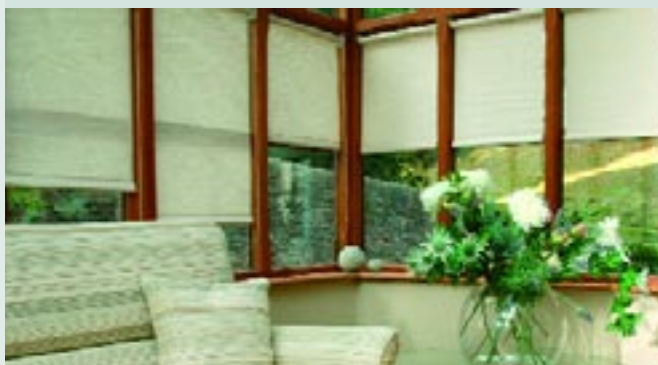

Control the light from the comfort of your armchair with an optional full electric remote control.