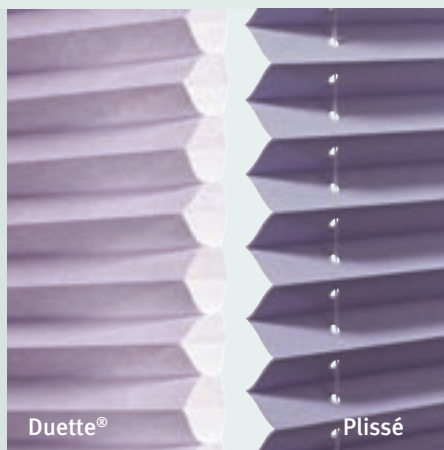

## Shapes

Modern houses and conservatories often have angle shaped windows which are difficult to cover. The Luxaflex® Conservatory blinds collection has been developed to cover even the most unusual shaped windows. Some examples include:

## Conservatory styles

## Perfect from every angle

Luxaflex® Conservatory blinds are made to fit snugly into the glazing bars on your window frame giving you the flexibility to open your conservatory windows even when your blinds are down.

Seamless Closure

Cords run invisibly through Duette blinds

20mm Plissé fits neatly inside glazing bars

[www.luxaflex.com](http://www.luxaflex.com)

*Suitable for any window*

*High quality products*

Luxaflex® Roller Blinds