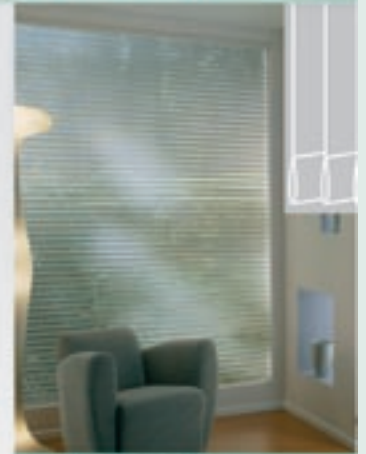

## Perfect from every angle

Luxaflex® Conservatory blinds are made to fit snugly into the glazing bars on your window frame giving you the flexibility to open your conservatory windows even when your blinds are down.

Luxaflex® Onbulvine® Blinds

Luxaflex® Wood Blinds

Luxaflex® Vertical Blinds

*Add style to interiors*

*Up to date collections*

Luxaflex® Awnings

Luxaflex® Duette® & Plissé Blinds

Luxaflex® Roman and Austrian Blinds