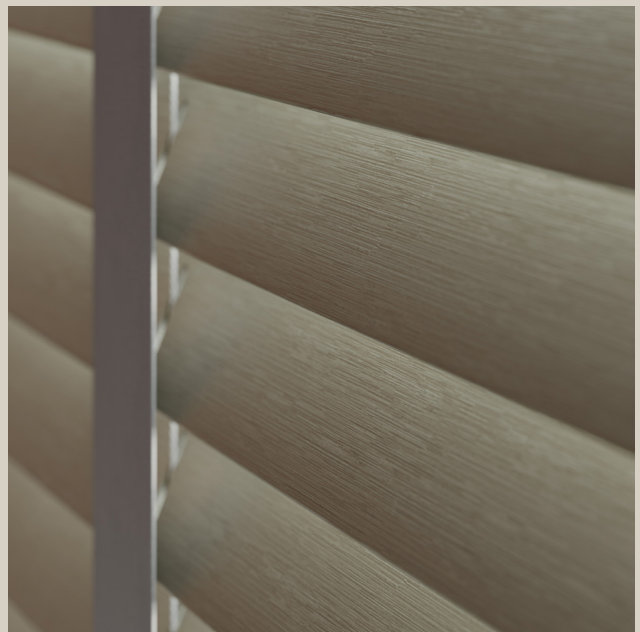

natural elegance
coupled with durability
and versatility

Bamboo

Bamboo's natural elegance, coupled with its durability and versatility, presents a stunning wood venetian with a subtle textured grain.

The delicately textured appearance of the bamboo slat creates a fresh and natural look in any home.

With its lightweight properties, it allows for effortless slat positioning of the blind to suit individual light filtering requirements. Bamboo venetian blinds are extremely versatile with their ability to compliment any centrepiece; accompany them with luxurious fabrics to create a richer finish or showcase the bamboo independent creating a minimalist and neutral feel.