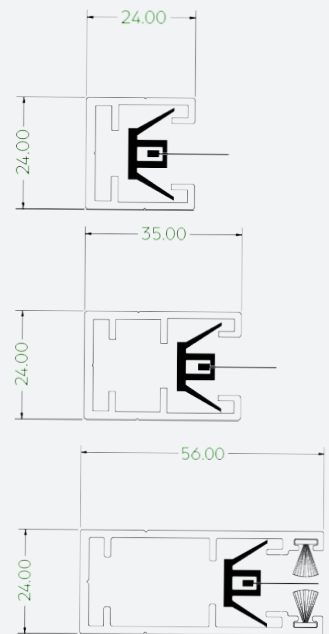

**HEADBOX TO SUIT BLIND SIZE**

- 80mm (H) x 80mm (D), 100mm (H) X 92.5mm (D) or 125mm (H) x 117.5mm (D)
- Connects to side channels with sturdy steel legs
- Strong 'Goalpost' frame for fast install

**FASCIA REMOVABLE WITHIN 80MM, 100MM OR 125MM**

**FABRIC RETENTION SIDE CHANNELS**

**KUROLOK HEADBOX DIMENSIONS**