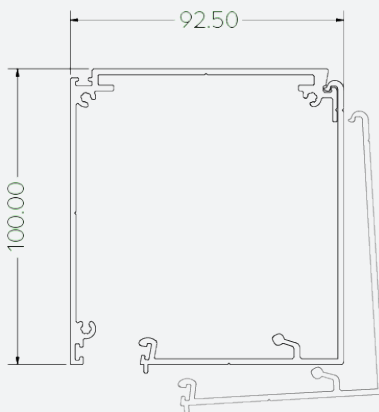

KUROLOK HEADBOX DIMENSIONS