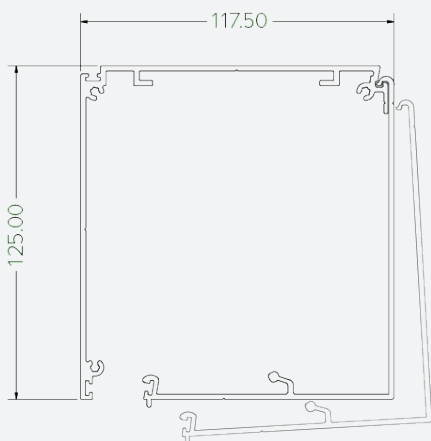

KUROLOK HEADBOX DIMENSIONS