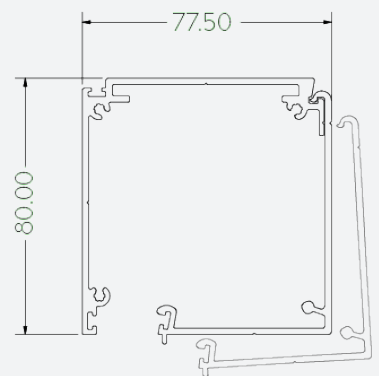

KUROLOK HEADBOX DIMENSIONS