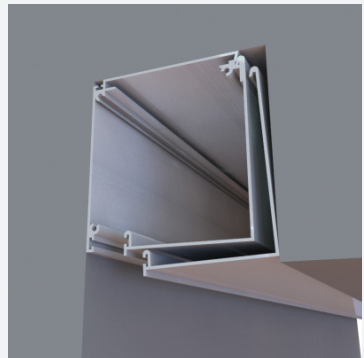

### USES & APPLICATIONS

Zipped-edge fabric retention removes the challenge, and associated maintenance issues, of fabric coming out of the side channels on traditional blackout and cassetted blinds.

The fabric being fully retained down both sides also allows for blinds to be installed at up to 30° off the vertical and still function perfectly; an ideal solution for sloping glazing.

The headbox and side channels can also be recessed into walls or ceilings for the ultimate built-in look. KuroLok blinds are simple and fast to install and are robustly built to provide a maintenance-free blind. Using the same controls as our Helios system, KuroLok can be motorised or operated manually via chain or crank handle.

**SIDE CHANNELS WITH FABRIC ZIP**

- Standard 35mm wide channel
- Zipped edge fabric retention
- Slimmer 20mm and Wider 56mm channel also available
- Available in RAL 9016 White and RAL 9005 Black as standard.

**HEADBOX TO SUIT BLIND SIZE**

- 80mm (H) x 80mm (D), 100mm (H) X 92.5mm (D) or 125mm (H) x 117.5mm (D)
- Connects to side channels with sturdy steel legs
- Strong 'Goalpost' frame for fast install

**FASCIA REMOVABLE WITHIN 80MM, 100MM OR 125MM**